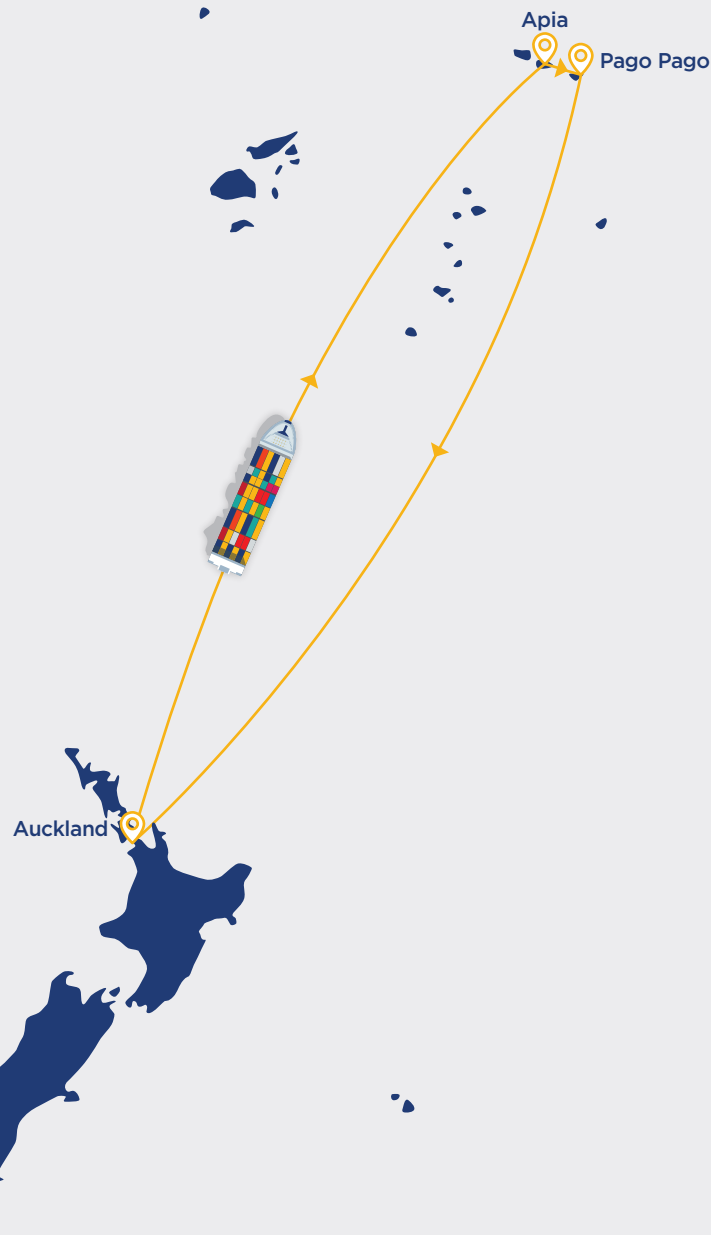

Key Figures

Vessels	1
Frequency	21 Days
Port Calls	3
Rotation	21 days

Nuku'alofa

Papeete

Auckland

TAHITI & TONGA EXPRESS

Transit Timeline

- 0 Auckland
- 7 Papeete
- 15 Nuku'alofa
- 20 Auckland

Key Figures

Vessels 1
 Frequency Fortnightly
 Port Calls 3
 Rotation 14 days

Key Figures

Vessels 3
 Frequency Fortnightly
 Port Calls 8
 Rotation 42 days

Transit Timeline

- 0 Tauranga
- 4 Suva
- 6 Lautoka
- 13 Tauranga
- 0 Suva
- 2 Lautoka
- 8 Apia
- 11 Nuku'alofa
- 19 Tauranga
- 28 Sydney
- 30 Melbourne
- 36 Auckland
- 41 Suva

Key Figures

Vessels	1
Frequency	Fortnightly
Port Calls	3
Rotation	14 days

Lautoka
Suva

Auckland
Tauranga

FIJI EXPRESS

Transit Timeline

- 0 Tauranga
- 4 Suva
- 6 Lautoka
- 13 Tauranga

Service Highlights

- Wednesday arrival to Suva, ideal for Friday and weekend markets
- Direct Tauranga connection, serving wider Bay of Plenty region
- Auckland Metroport connection for imports and exports.

Key Figures

Vessels	1
Frequency	19 Days
Port Calls	3
Rotation	19 days