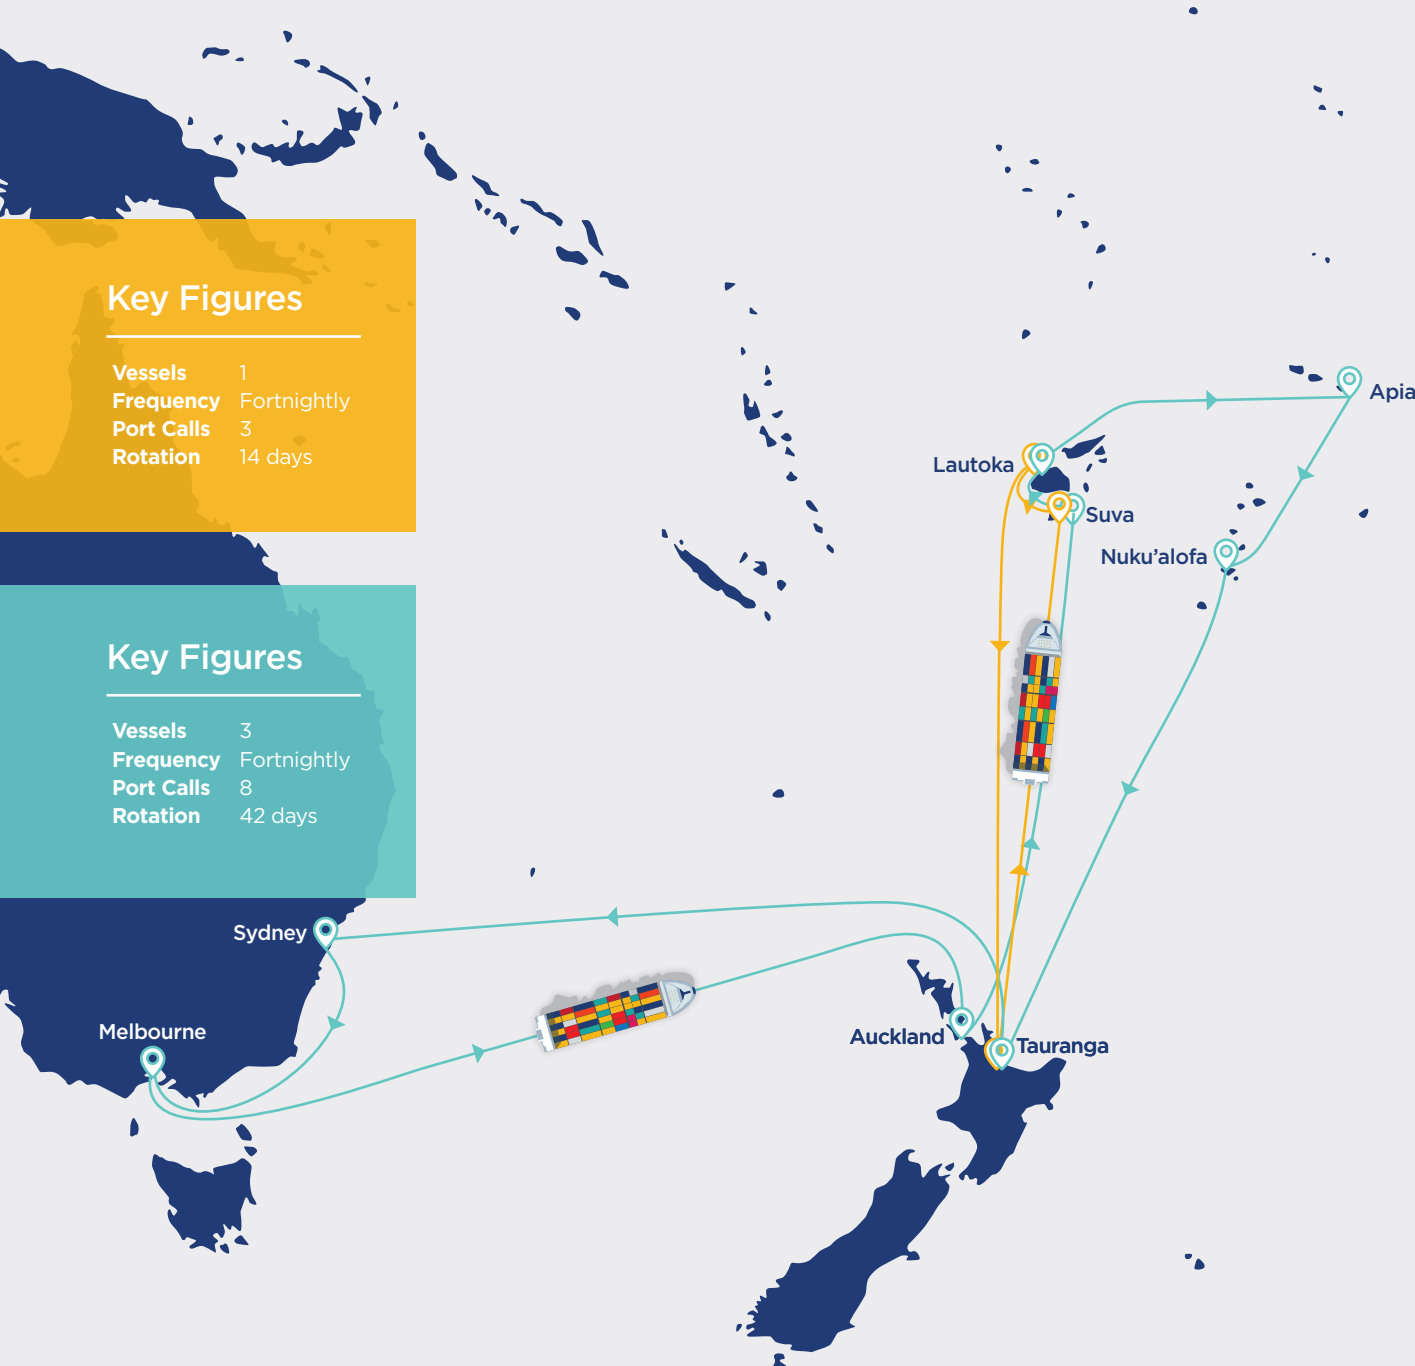

Key Figures

Vessels 1
 Frequency Fortnightly
 Port Calls 3
 Rotation 14 days

Key Figures

Vessels 3
 Frequency Fortnightly
 Port Calls 8
 Rotation 42 days

Transit Timeline

- 0 Tauranga
- 4 Suva
- 6 Lautoka
- 13 Tauranga
- 0 Suva
- 2 Lautoka
- 8 Apia
- 11 Nuku'alofa
- 19 Tauranga
- 28 Sydney
- 30 Melbourne
- 36 Auckland
- 41 Suva

Service Highlights

- Market leading transit times between Fiji, Samoa, and Tonga
- Direct connection to New Zealand and Australia
- Wednesday arrival to Suva, ideal for Friday and weekend markets
- Auckland Metroport connection for imports and exports
- Dedicated local offices in each market
- Breakbulk cargo capability
- Landside Logistics & to Door

Key Figures

Vessels	1
Frequency	Fortnightly
Port Calls	3
Rotation	14 days

Lautoka
Suva

Auckland
Tauranga

FIJI EXPRESS

Transit Timeline

- 0 Tauranga
- 4 Suva
- 6 Lautoka
- 13 Tauranga

Service Highlights

- Wednesday arrival to Suva, ideal for Friday and weekend markets
- Direct Tauranga connection, serving wider Bay of Plenty region
- Auckland Metroport connection for imports and exports.

Key Figures

Vessels	1
Frequency	19 Days
Port Calls	3
Rotation	19 days