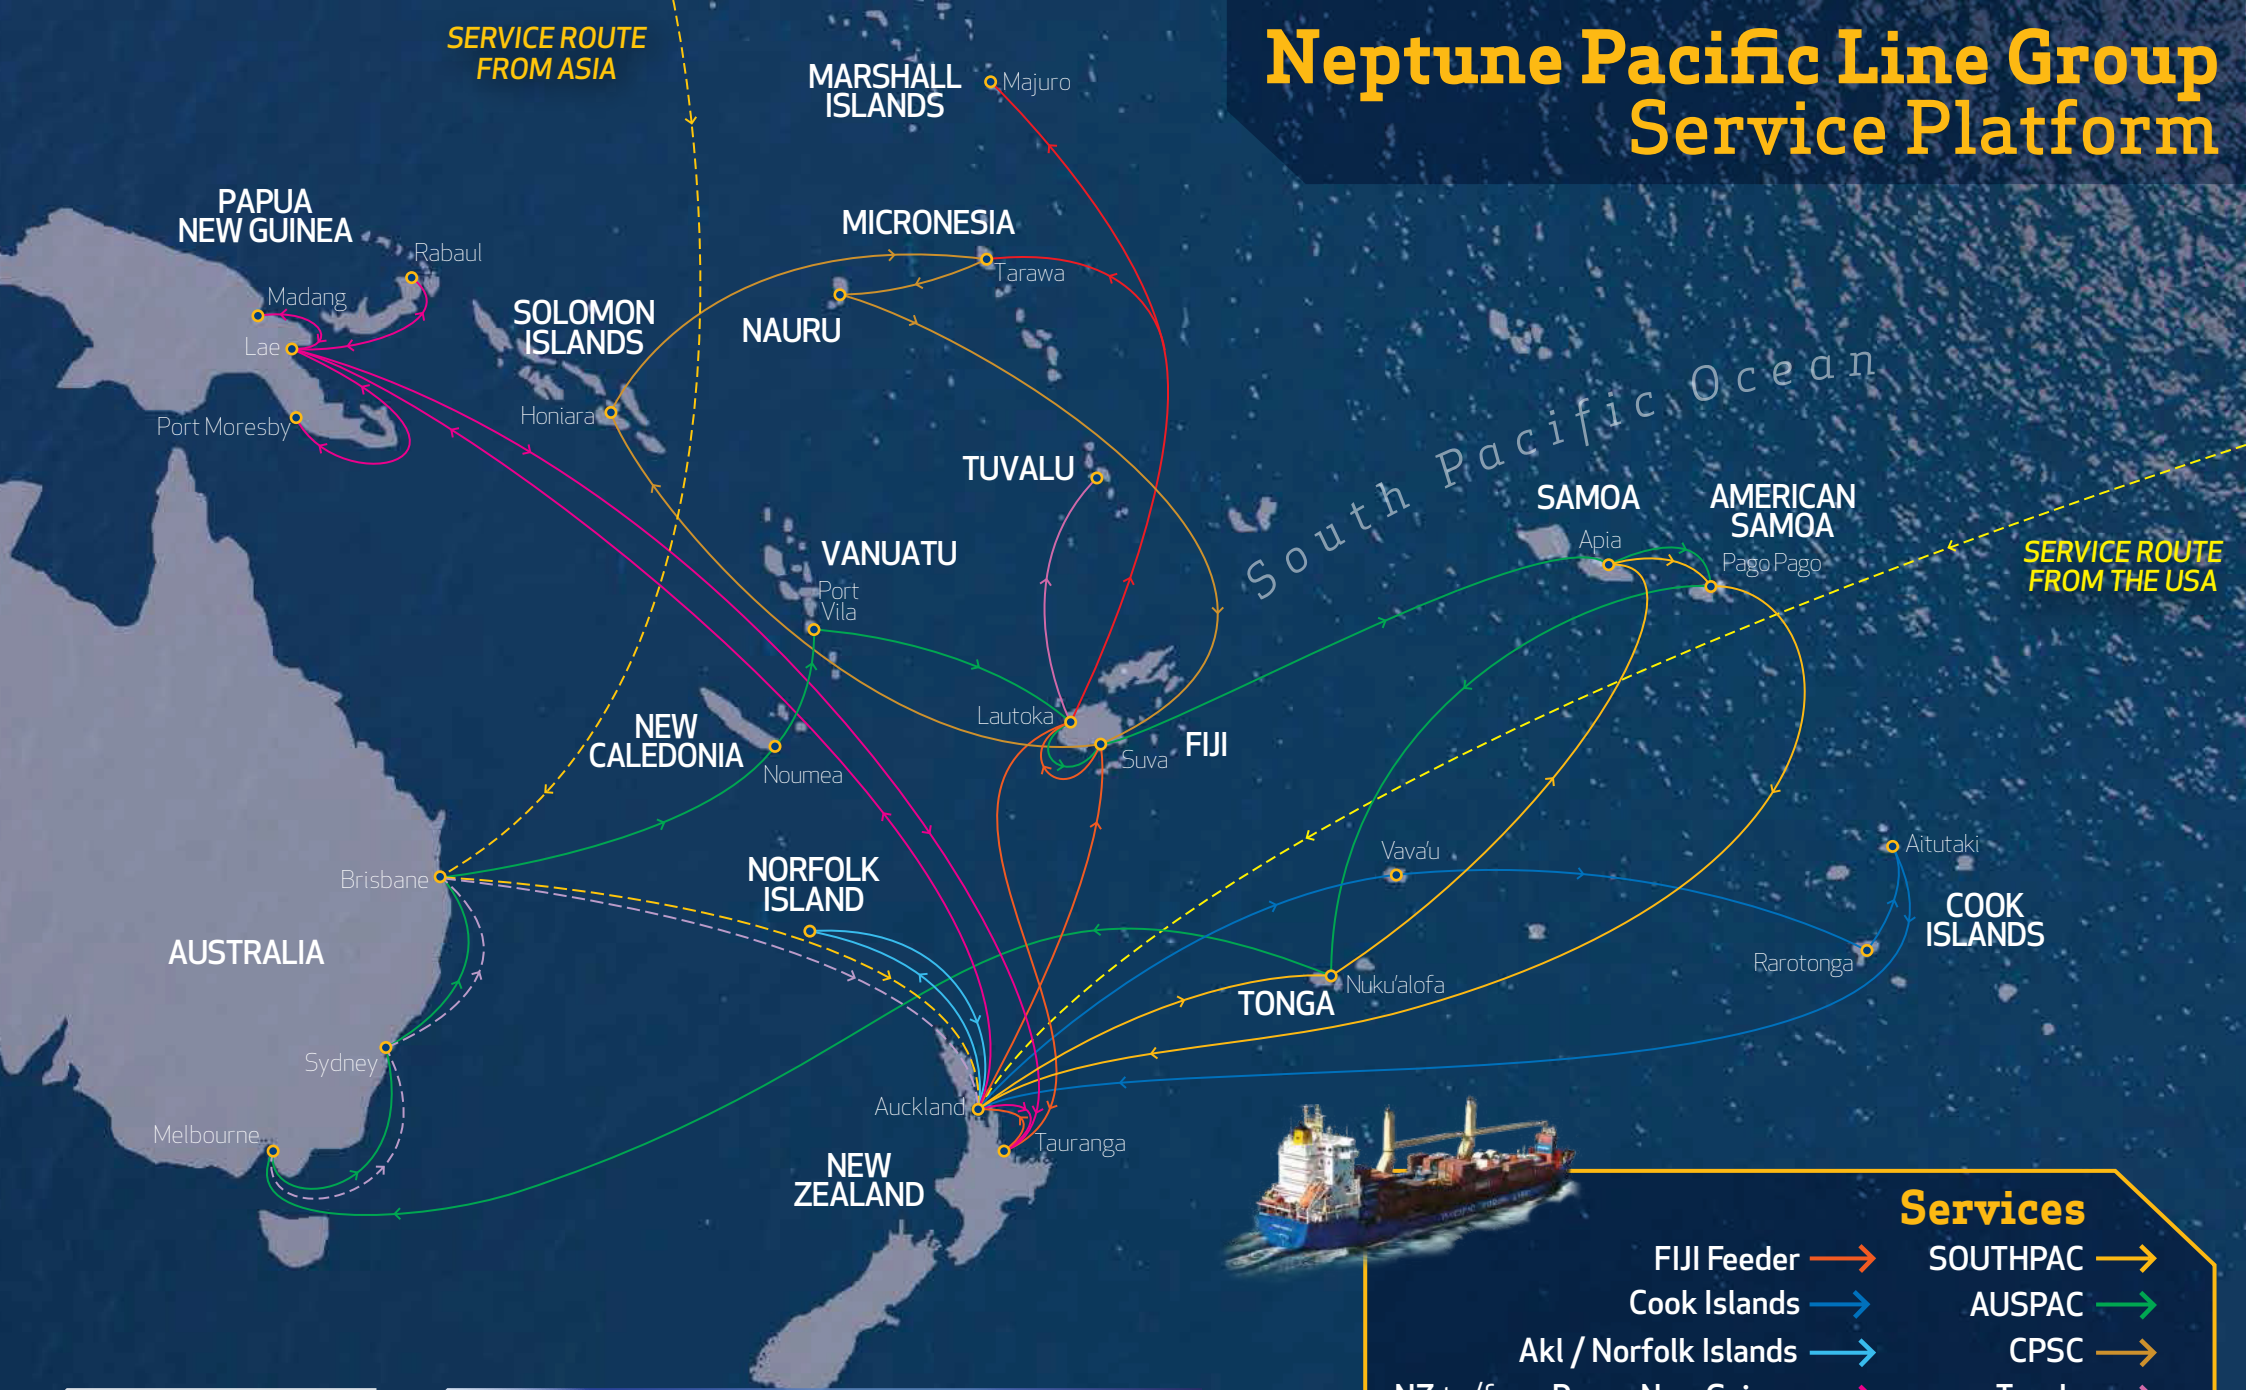

Neptune Pacific Line Group Service Platform

Services			
FIJI Feeder	→	SOUTHPAC	→
Cook Islands	→	AUSPAC	→
Akl / Norfolk Islands	→	CPSC	→
NZ to/from Papua New Guinea	→	Tuvalu	→
NZ to/from Micronesia	→	NZ from US	- - →
NZ/Auz from Asia	- - →		

PFL
Your Pacific Shipping Line

NEPTUNE PACIFIC LINE
For Legendary Service